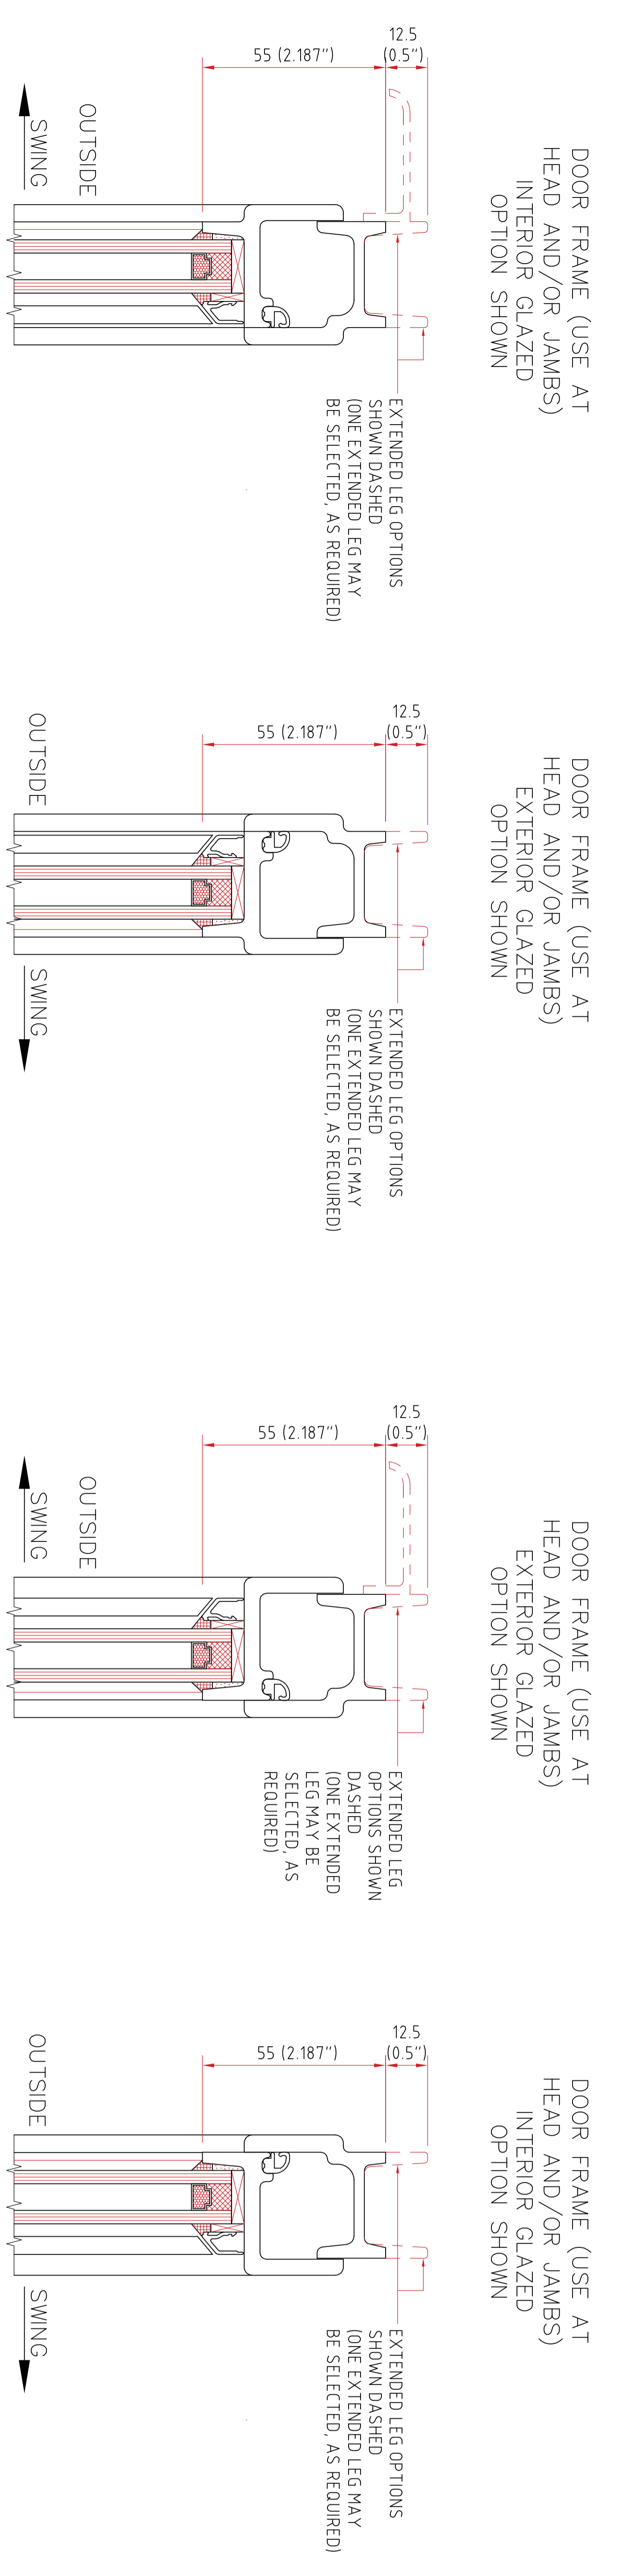

PRODUCT RANGE – SINGLE OR DOUBLE DOORS PLUS OPTIONAL FIXED SIDE LIGHTS AND/OR TOP (FAN) LIGHTS. DOORS MAY BE COUPLED TO ANY OTHER W20 WINDOW TYPES TO FORM LARGE SCREENS OR WINDOW WALLS. DOORS MAY SWING INWARDS OR OUTWARDS AND CAN BE GLAZED FROM EITHER SIDE

HORIZONTAL AND VERTICAL GLAZING BARS MAY BE ADDED TO ALL ASSEMBLIES

TYPICAL SINGLE DOOR      TYPICAL DOUBLE DOOR      TYPICAL SINGLE DOOR WITH TOP-LIGHT      TYPICAL SINGLE DOOR WITH SIDE-LIGHT AND TOP-LIGHTS      TYPICAL DOUBLE DOOR WITH SIDE-LIGHTS ('BELGIUM DOOR')      FURTHER DOOR ARRANGEMENT EXAMPLES SHOWN

FRAME PROFILES

SEE CORPORATE W20 WINDOW DRAWING FOR TOP/SIDE/LIGHT AND COSMETIC GLAZING BAR OPTIONS, GLAZING AND TYPICAL FIXING DETAILS

TYPICAL COUPLING DETAILS

DDA/ADA COMPLIANT THRESHOLD OPEN-OUT, INTERIOR GLAZED OPTION SHOWN (OPEN-OUT, EXTERIOR GLAZED AVAILABLE)