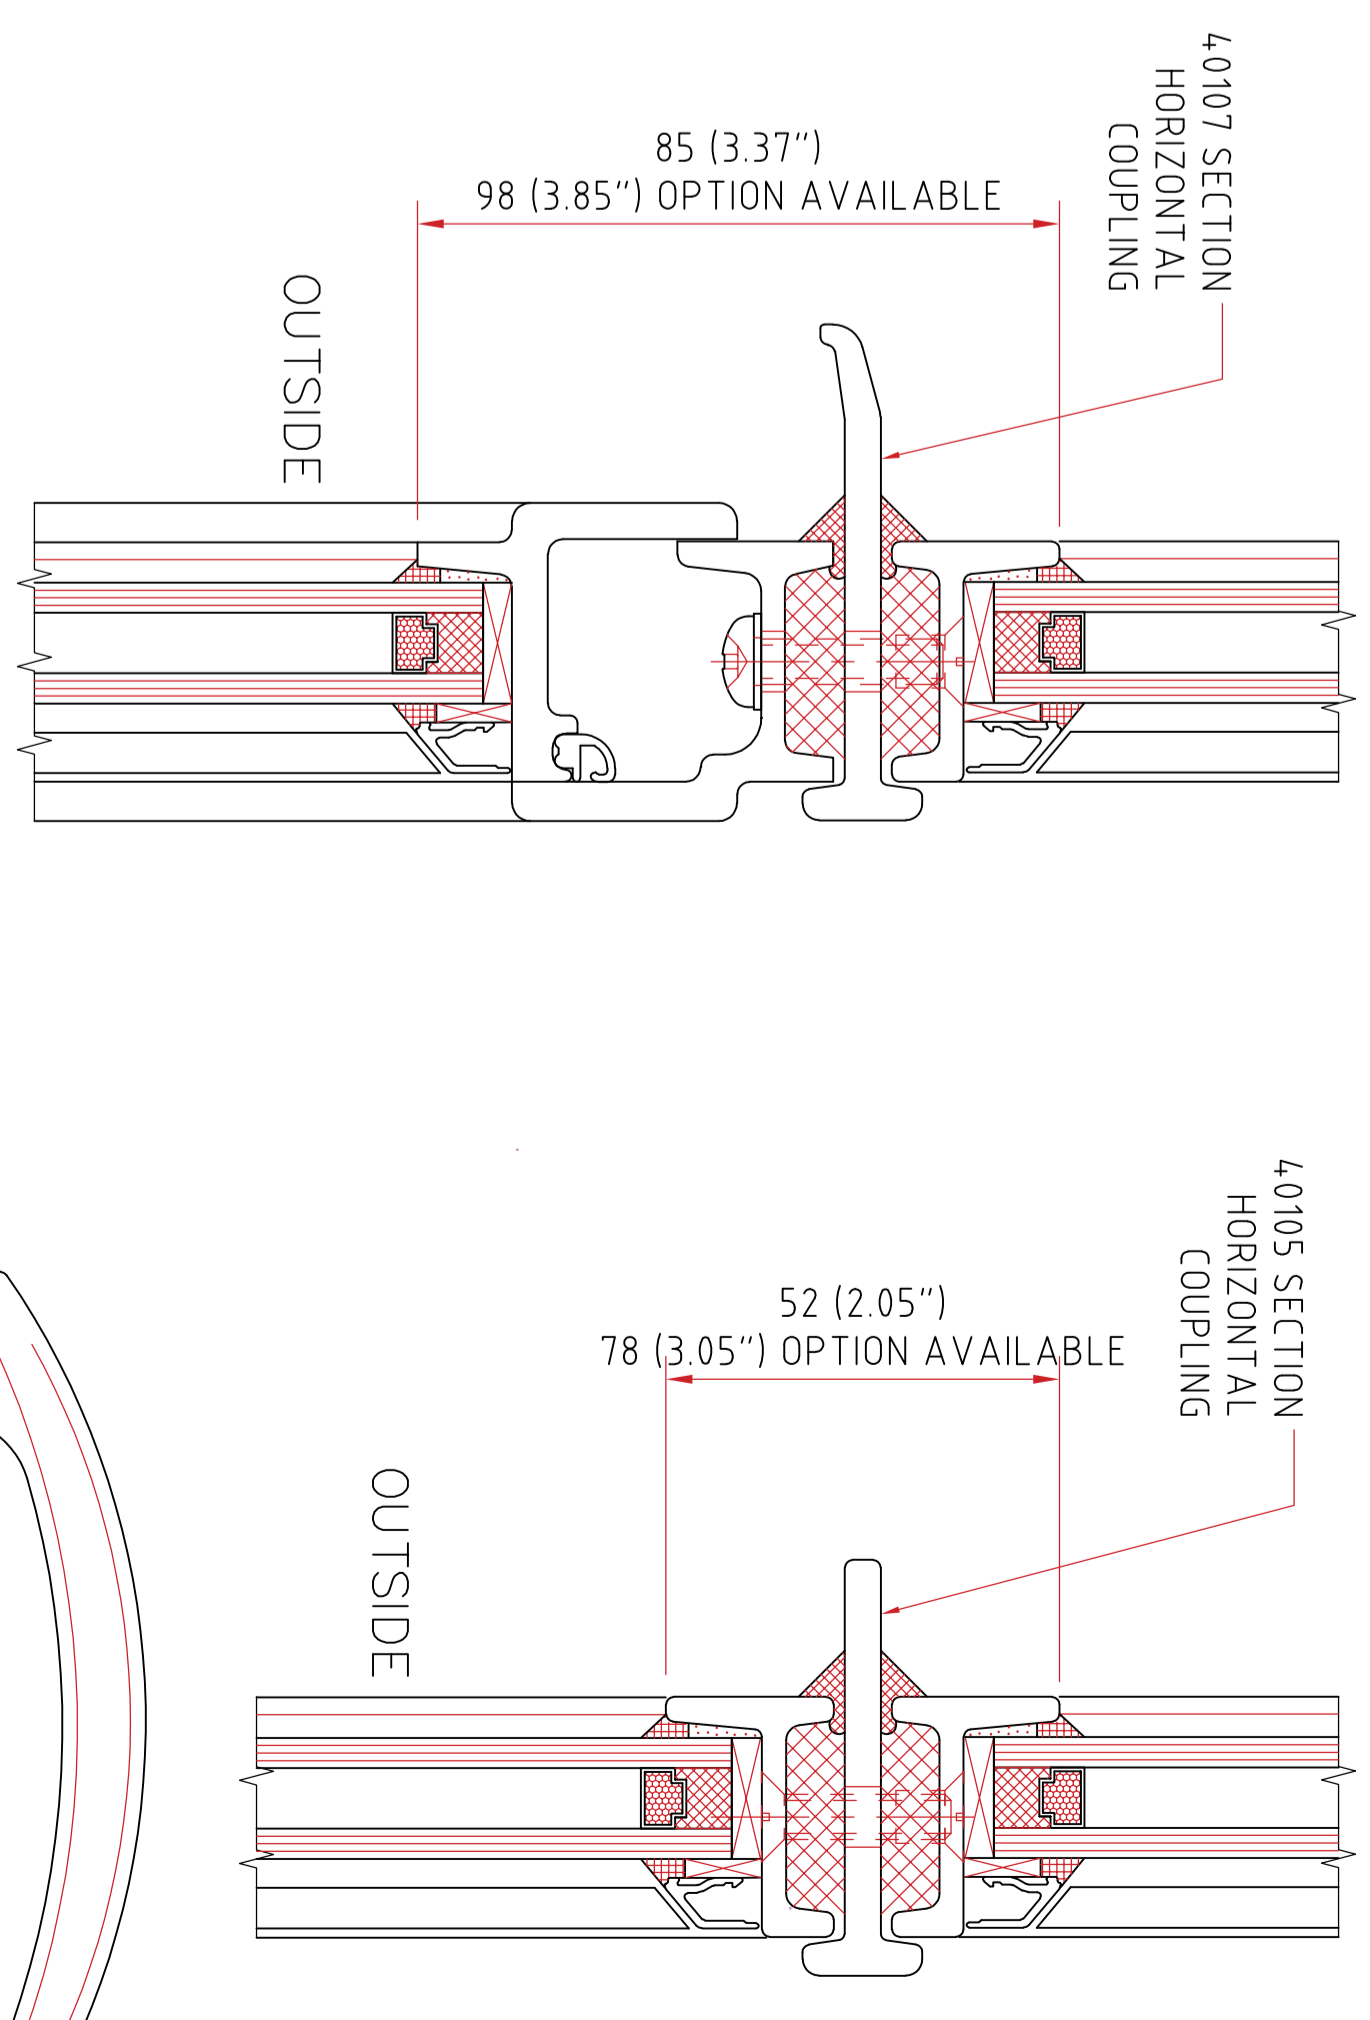

PRODUCT RANGE – SINGLE OR DOUBLE DOORS PLUS OPTIONAL FIXED SIDE LIGHTS AND/OR TOP (FAN) LIGHTS. DOORS MAY BE COUPLED TO ANY OTHER W20 WINDOW TYPES TO FORM LARGE SCREENS OR WINDOW WALLS. DOORS MAY SWING INWARDS OR OUTWARDS AND CAN BE GLAZED FROM EITHER SIDE

HORIZONTAL AND VERTICAL GLAZING BARS MAY BE ADDED TO ALL ASSEMBLIES

TYPICAL SINGLE DOOR      TYPICAL DOUBLE DOOR      TYPICAL SINGLE DOOR WITH TOP-LIGHT      TYPICAL SINGLE DOOR WITH SIDE-LIGHT AND TOP-LIGHTS      TYPICAL DOUBLE DOOR WITH SIDE-LIGHTS ('BELGIUM DOOR')      FURTHER DOOR ARRANGEMENT EXAMPLES SHOWN

FRAME PROFILES

SEE CORPORATE W20 WINDOW DRAWING FOR TOP/SIDE/LIGHT AND COSMETIC GLAZING BAR OPTIONS, GLAZING AND TYPICAL FIXING DETAILS

TYPICAL COUPLING DETAILS

DDA/ADA COMPLIANT THRESHOLD OPEN-OUT, INTERIOR GLAZED OPTION SHOWN (OPEN-OUT, EXTERIOR GLAZED AVAILABLE)