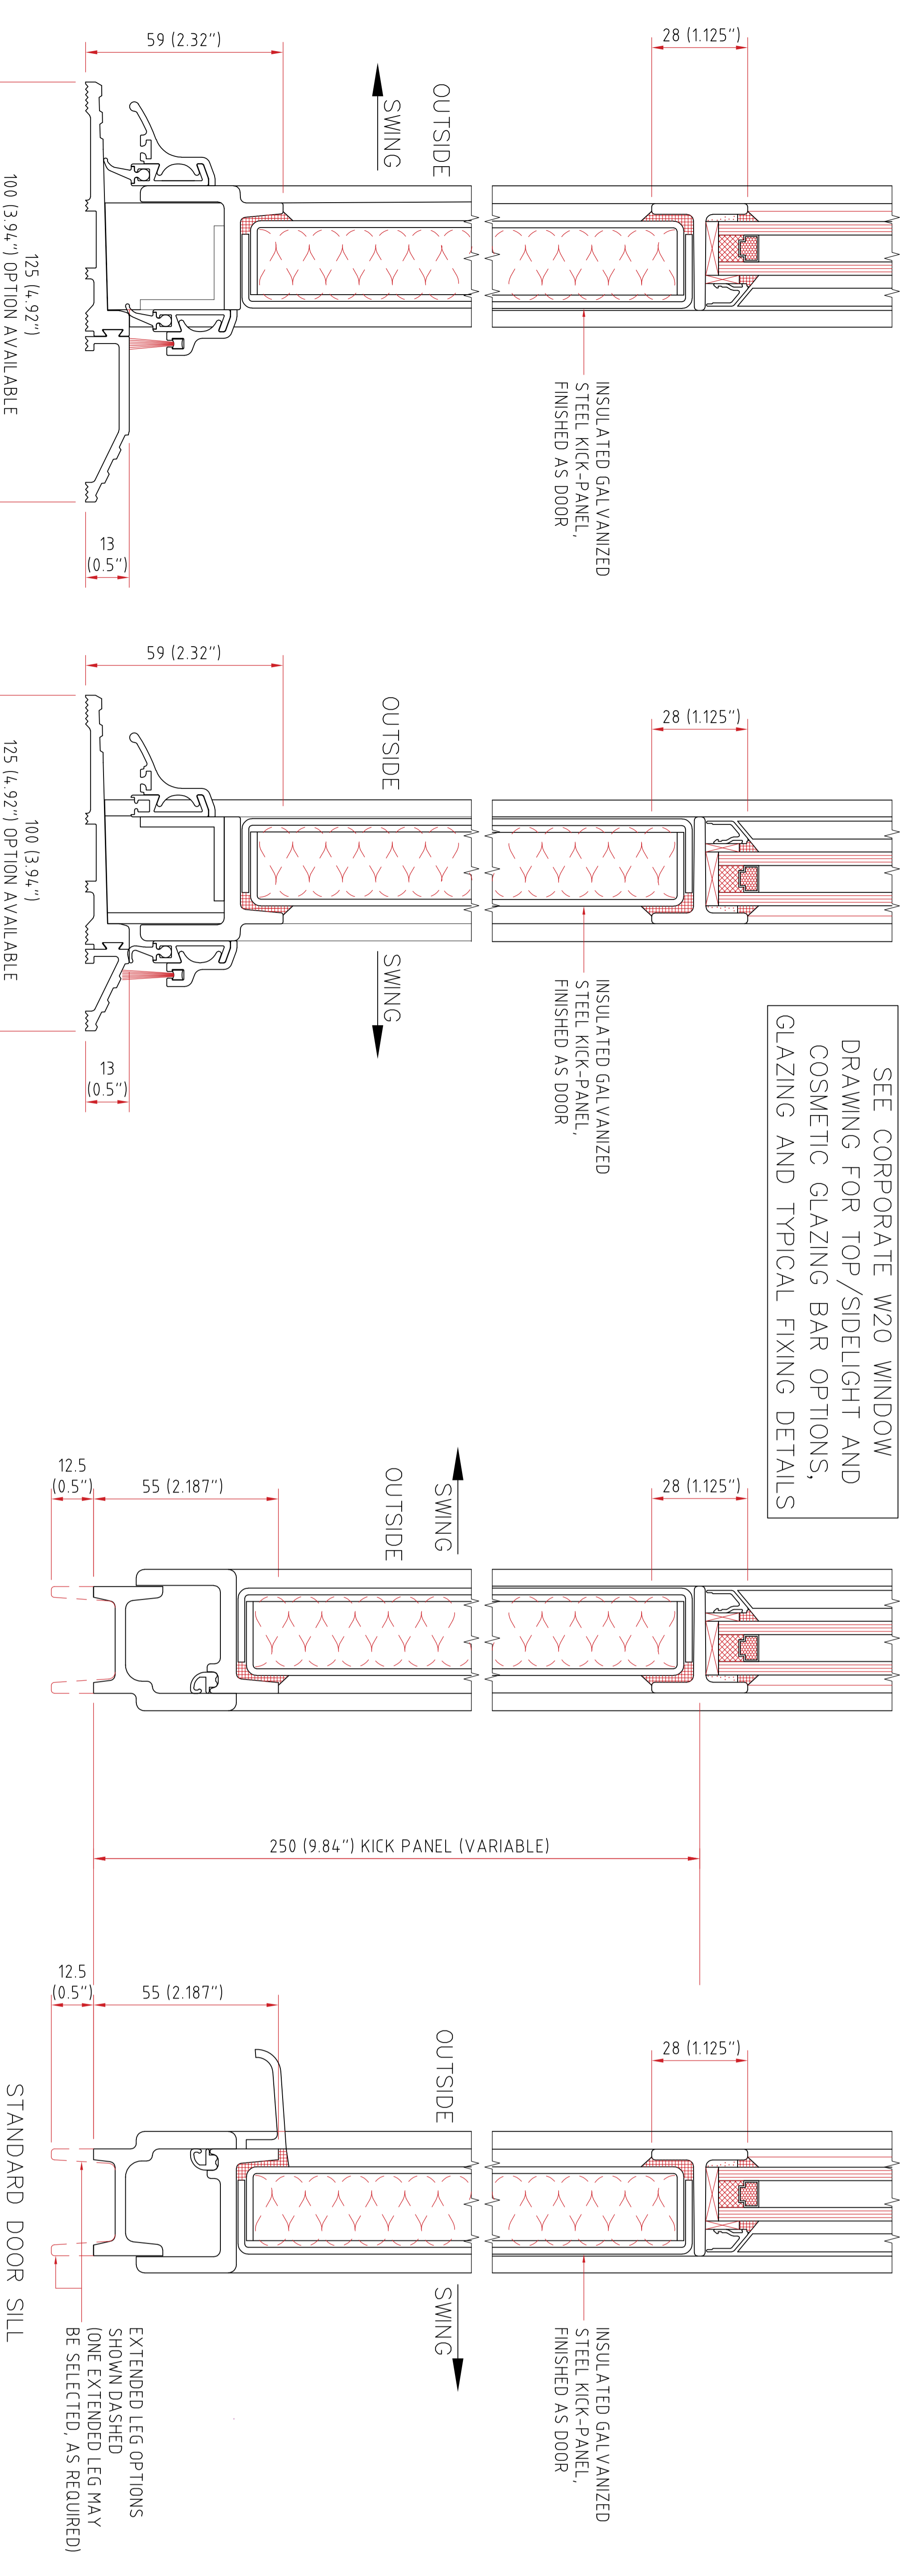

PRODUCT RANGE – SINGLE OR DOUBLE DOORS PLUS OPTIONAL FIXED SIDE LIGHTS AND/OR TOP (FAN) LIGHTS. DOORS MAY BE COUPLED TO ANY OTHER W20 WINDOW TYPES TO FORM LARGE SCREENS OR WINDOW WALLS. DOORS MAY SWING INWARDS OR OUTWARDS AND CAN BE GLAZED FROM EITHER SIDE

HORIZONTAL AND VERTICAL GLAZING BARS MAY BE ADDED TO ALL ASSEMBLIES

TYPICAL SINGLE DOOR      TYPICAL DOUBLE DOOR      TYPICAL SINGLE DOOR WITH TOP-LIGHT      TYPICAL SINGLE DOOR WITH SIDE-LIGHT AND TOP-LIGHTS      TYPICAL DOUBLE DOOR WITH SIDE-LIGHTS ('BELGIUM DOOR')      FURTHER DOOR ARRANGEMENT EXAMPLES SHOWN

FRAME PROFILES

SEE CORPORATE W20 WINDOW DRAWING FOR TOP/SIDE/LIGHT AND COSMETIC GLAZING BAR OPTIONS, GLAZING AND TYPICAL FIXING DETAILS

TYPICAL COUPLING DETAILS

DDA/ADA COMPLIANT THRESHOLD OPEN-OUT, INTERIOR GLAZED OPTION SHOWN (OPEN-OUT, EXTERIOR GLAZED AVAILABLE)