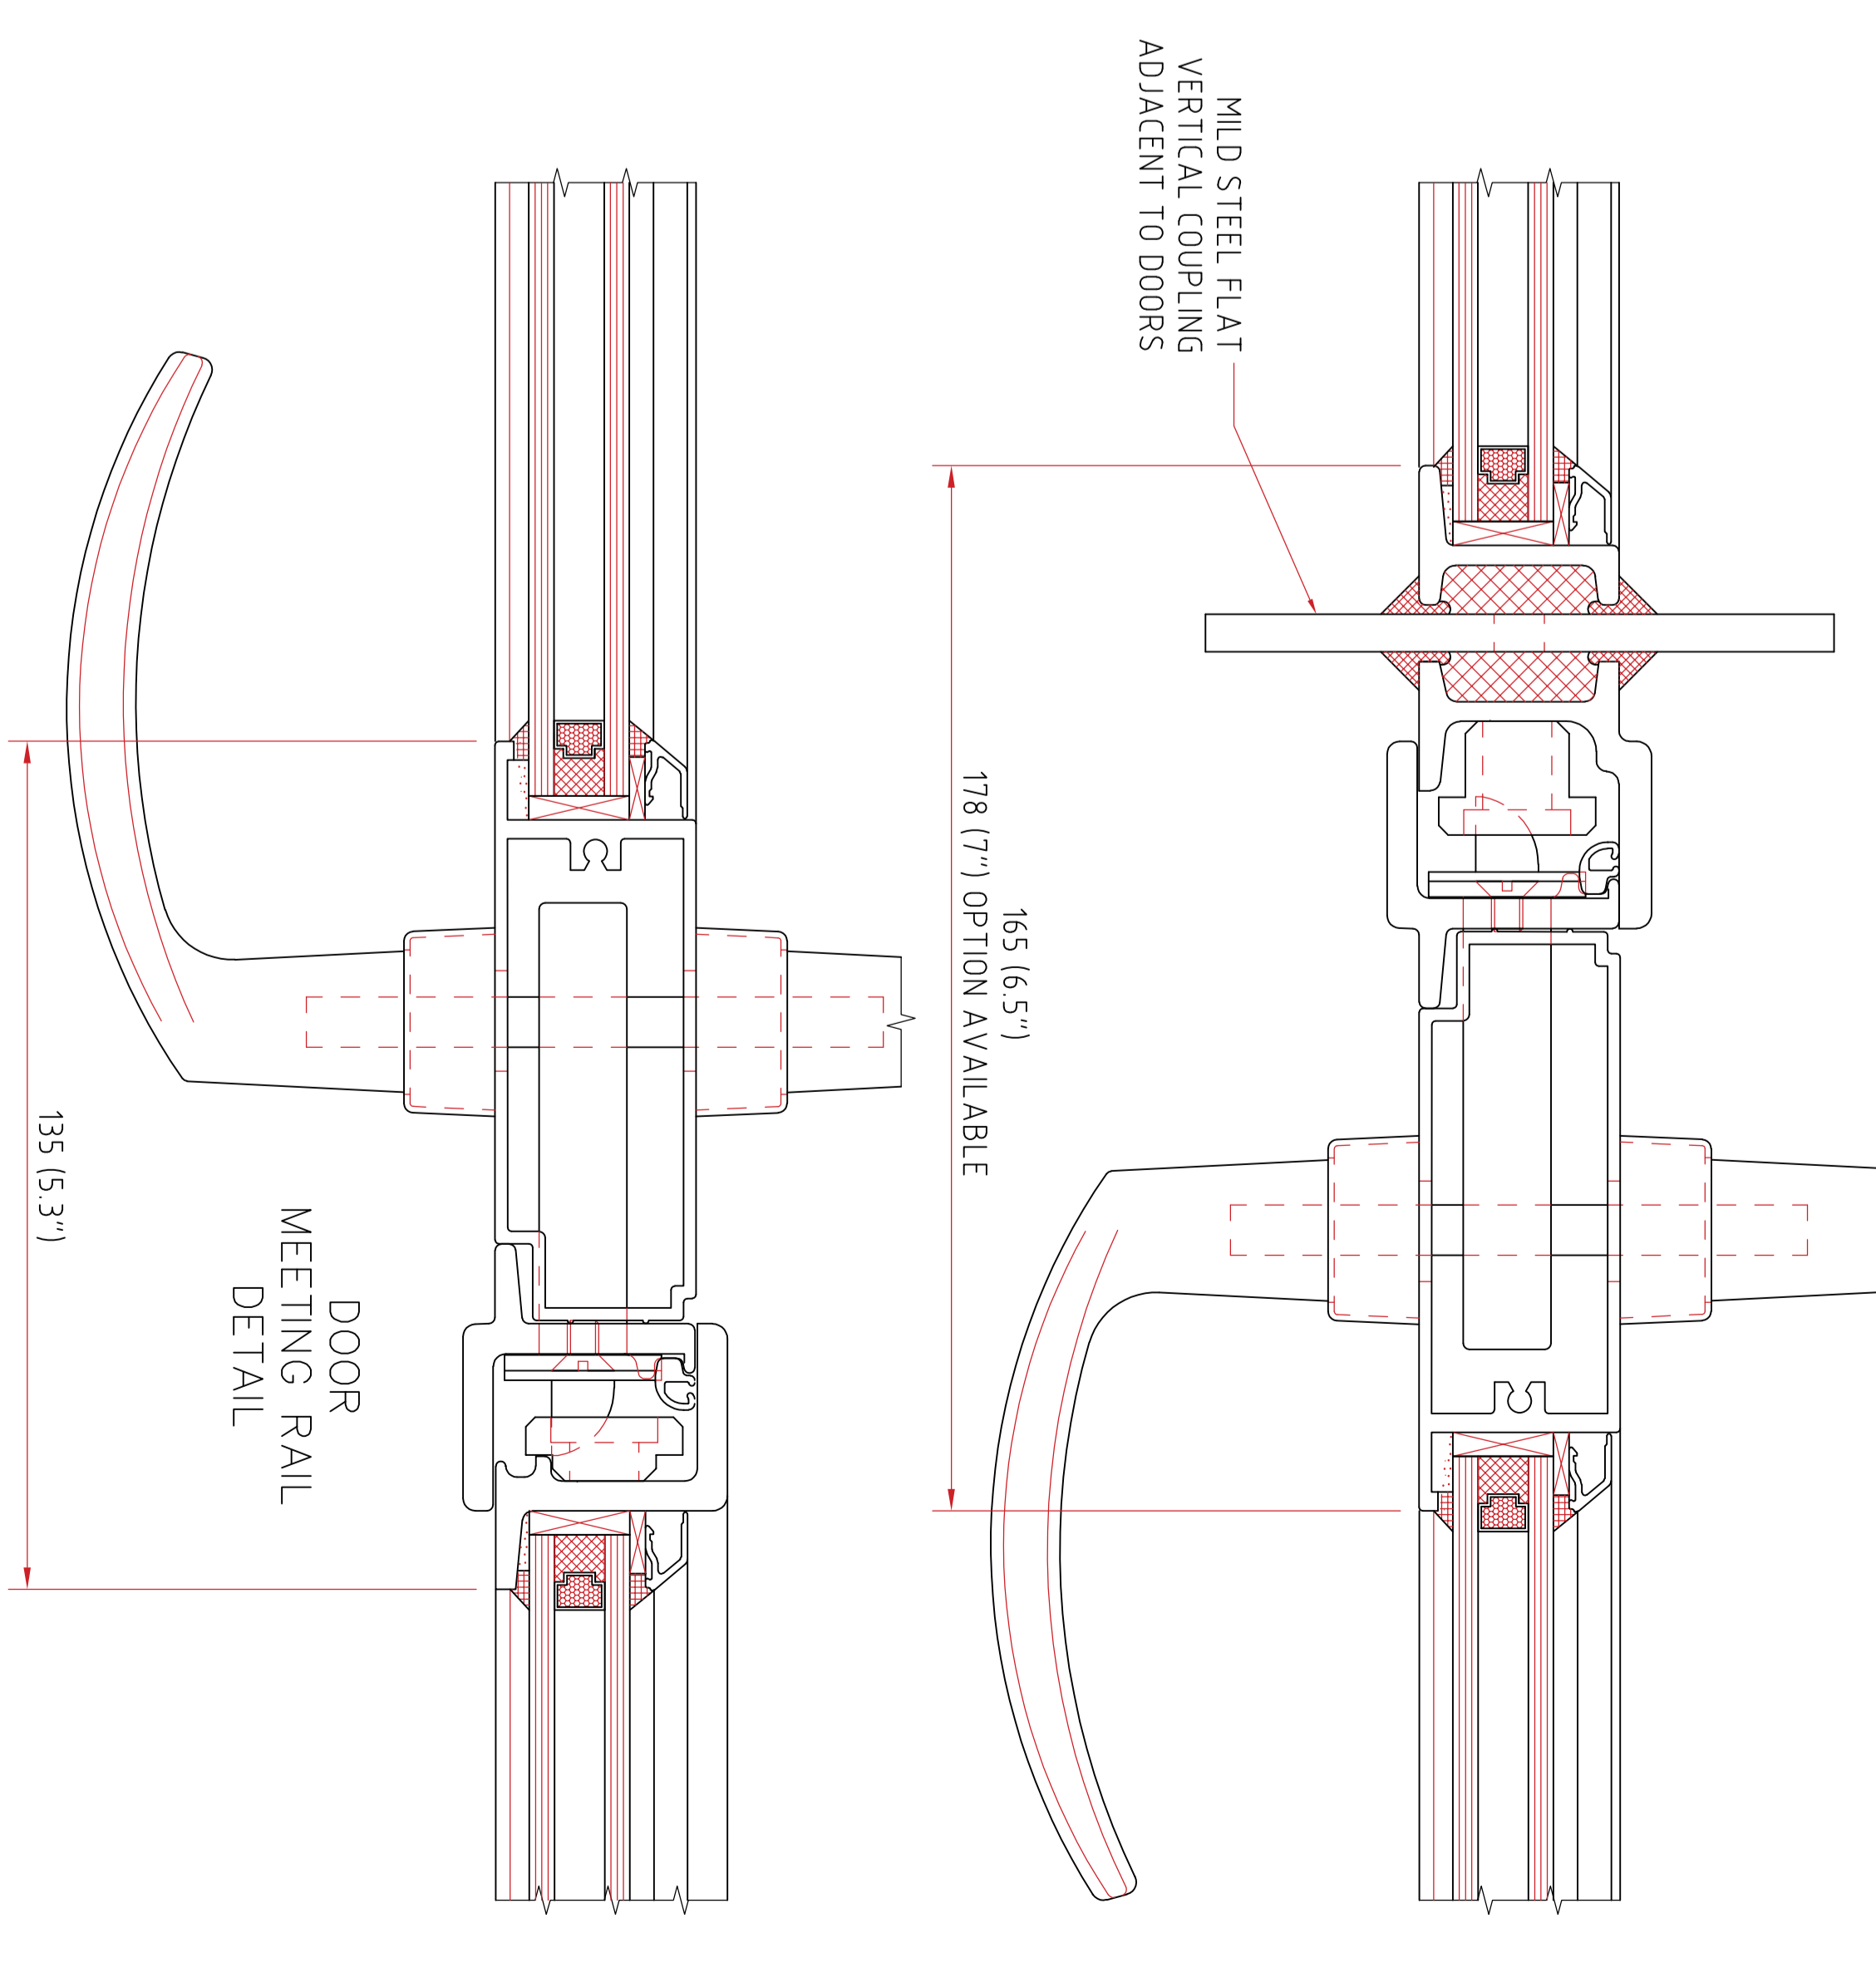

PRODUCT RANGE – SINGLE OR DOUBLE DOORS PLUS OPTIONAL FIXED SIDE LIGHTS AND/OR TOP (FAN) LIGHTS. DOORS MAY BE COUPLED TO ANY OTHER W20 WINDOW TYPES TO FORM LARGE SCREENS OR WINDOW WALLS. DOORS MAY SWING INWARDS OR OUTWARDS AND CAN BE GLAZED FROM EITHER SIDE

HORIZONTAL AND VERTICAL GLAZING BARS MAY BE ADDED TO ALL ASSEMBLIES

TYPICAL SINGLE DOOR      TYPICAL DOUBLE DOOR      TYPICAL SINGLE DOOR WITH TOP-LIGHT      TYPICAL SINGLE DOOR WITH SIDE-LIGHT AND TOP-LIGHTS      TYPICAL DOUBLE DOOR WITH SIDE-LIGHTS ('BELGIUM DOOR')      FURTHER DOOR ARRANGEMENT EXAMPLES SHOWN

FRAME PROFILES

SEE CORPORATE W20 WINDOW DRAWING FOR TOP/SIDE/LIGHT AND COSMETIC GLAZING BAR OPTIONS, GLAZING AND TYPICAL FIXING DETAILS

TYPICAL COUPLING DETAILS

DDA/ADA COMPLIANT THRESHOLD OPEN-OUT, INTERIOR GLAZED OPTION SHOWN (OPEN-OUT, EXTERIOR GLAZED AVAILABLE)

DDA/ADA COMPLIANT THRESHOLD OPEN-IN, EXTERIOR GLAZED OPTION SHOWN (OPEN-IN, INTERIOR GLAZED AVAILABLE)

STANDARD DOOR SILL OPEN-OUT, EXTERIOR GLAZED OPTION SHOWN (OPEN-OUT, INTERIOR GLAZED OPTION AVAILABLE)