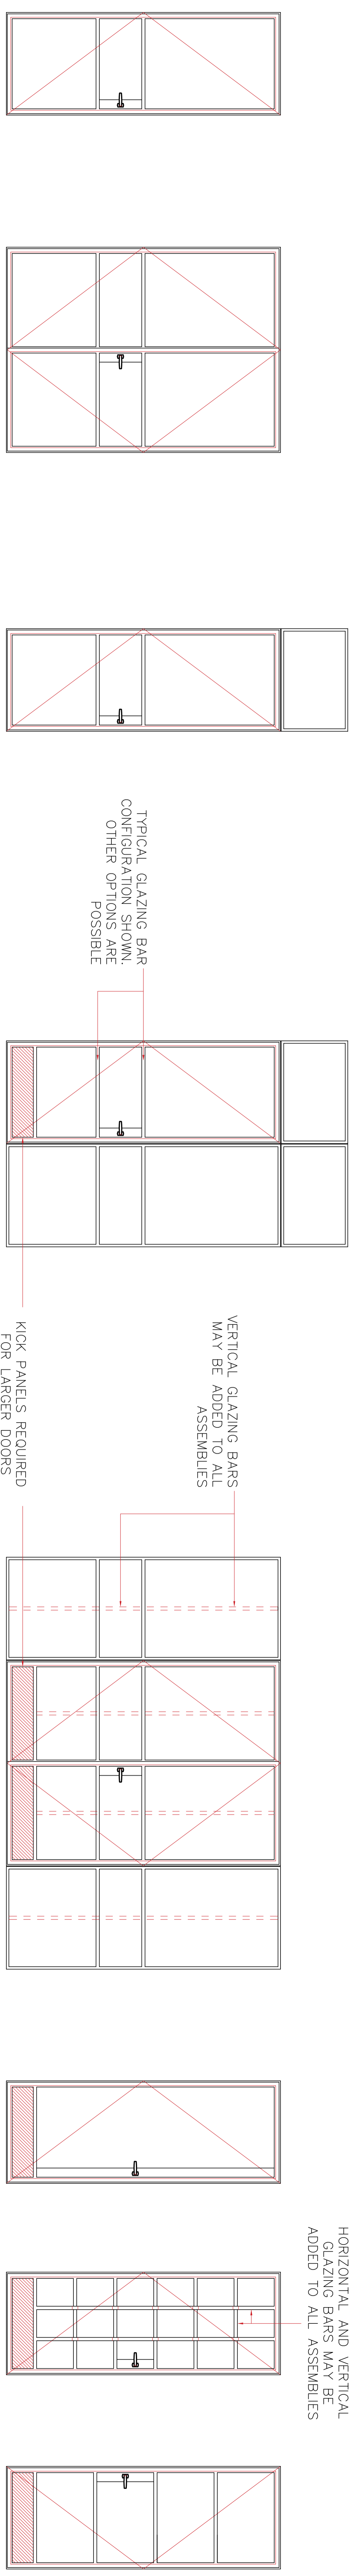

PRODUCT RANGE – SINGLE OR DOUBLE DOORS PLUS OPTIONAL FIXED SIDE LIGHTS AND/OR TOP (FAN) LIGHTS. DOORS MAY BE COUPLED TO ANY OTHER W20 WINDOW TYPES TO FORM LARGE SCREENS OR WINDOW WALLS. DOORS MAY SWING INWARDS OR OUTWARDS AND CAN BE GLAZED FROM EITHER SIDE

HORIZONTAL AND VERTICAL GLAZING BARS MAY BE ADDED TO ALL ASSEMBLIES

TYPICAL SINGLE DOOR      TYPICAL DOUBLE DOOR      TYPICAL SINGLE DOOR WITH TOP-LIGHT      TYPICAL SINGLE DOOR WITH SIDE-LIGHT AND TOP-LIGHTS      TYPICAL DOUBLE DOOR WITH SIDE-LIGHTS ('BELGIUM DOOR')      FURTHER DOOR ARRANGEMENT EXAMPLES SHOWN

FRAME PROFILES

SEE CORPORATE W20 WINDOW DRAWING FOR TOP/SIDE/LIGHT AND COSMETIC GLAZING BAR OPTIONS, GLAZING AND TYPICAL FIXING DETAILS

TYPICAL COUPLING DETAILS

DDA/ADA COMPLIANT THRESHOLD OPEN-OUT, INTERIOR GLAZED OPTION SHOWN (OPEN-OUT, EXTERIOR GLAZED AVAILABLE)